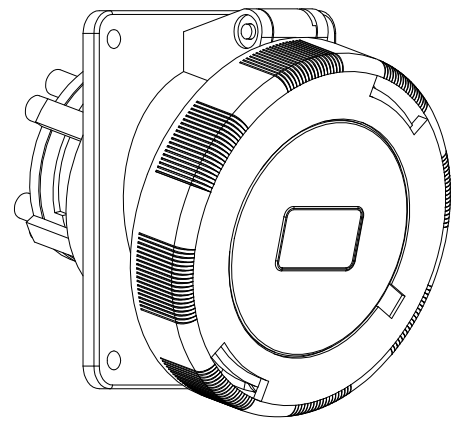

Diritti riservati All rights reserved

dimensions in mm	PEW 3225 PI bulkhead mounting housings, sockets, 3 poles + N + PE, 32A	Scale	
Date 18/05/17		1:2	
Sign. C. Mainini			