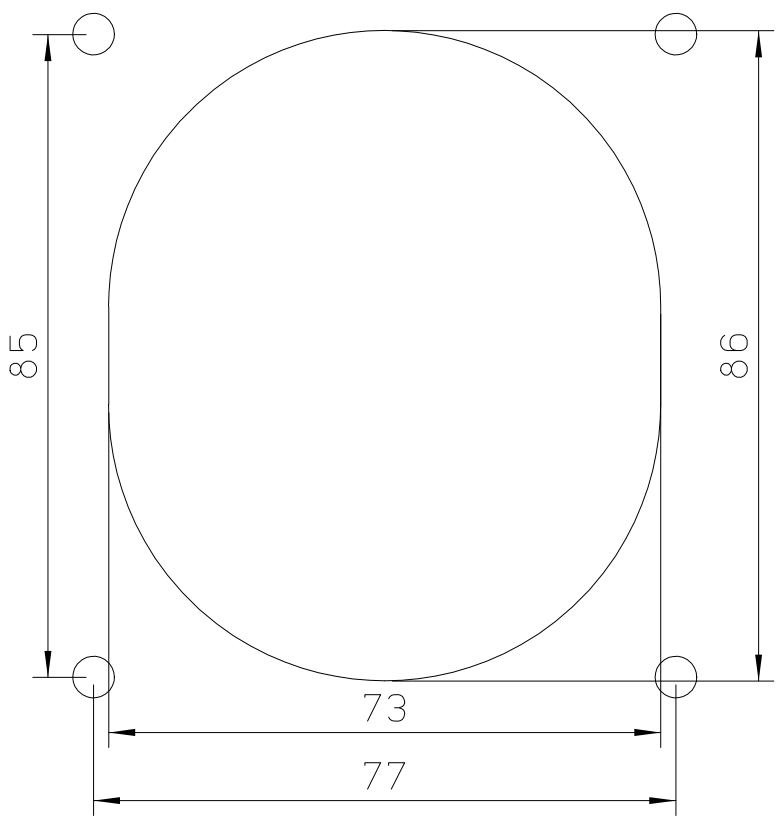

Diritti riservati All rights reserved

dimensions in mm	PEW 3225 PI bulkhead mounting housings, sockets, 3 poles + N + PE, 32A	Scale	
Date 18/05/17		1:2	
Sign. C. Mainini			