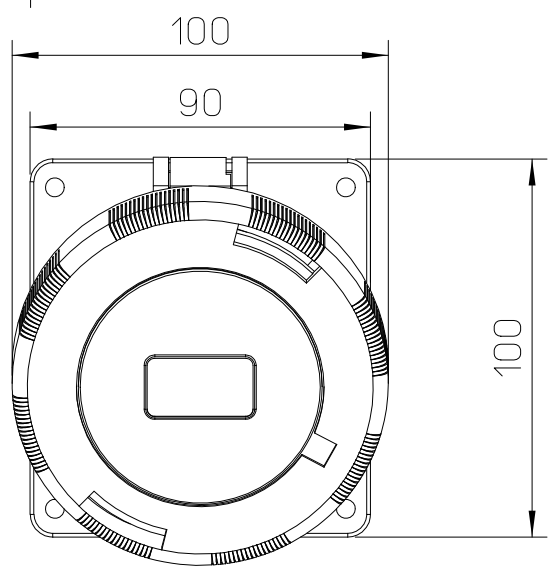

Diritti riservati All rights reserved

dimensions in mm	PEW 3225 PI bulkhead mounting housings, sockets, 3 poles + N + PE, 32A	Scale	
Date 18/05/17		1:2	
Sign. C. Mainini			