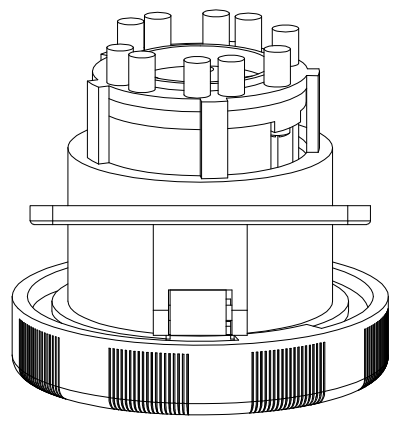

Diritti riservati All rights reserved

dimensions in mm	PEW 3225 PI bulkhead mounting housings, sockets, 3 poles + N + PE, 32A	Scale	
Date 18/05/17		1:2	
Sign. C. Mainini			