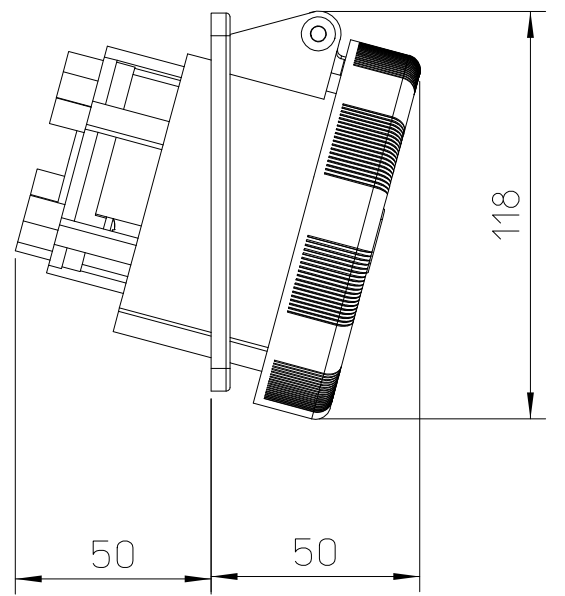

Diritti riservati All rights reserved

dimensions in mm	PEW 3225 PI bulkhead mounting housings, sockets, 3 poles + N + PE, 32A	Scale	
Date 18/05/17		1:2	
Sign. C. Mainini			